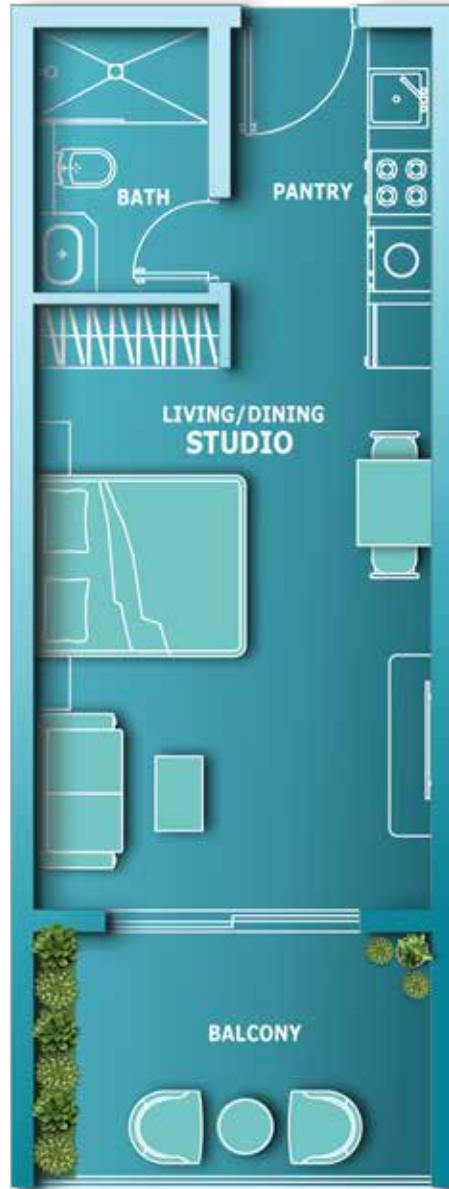

PALATIAL STUDIO

VINCITORE DESIGNER HOMES

DESIGNER WALL & FALSE CEILING

EUROPEAN BRANDED FIXTURES & FITTINGS

CUSTOM MADE DESIGNER CHANDELIER

MARBLE COUNTER TOP

GOLD FINISHED ACCESSORIES

DESIGNER MOOD LIGHTING