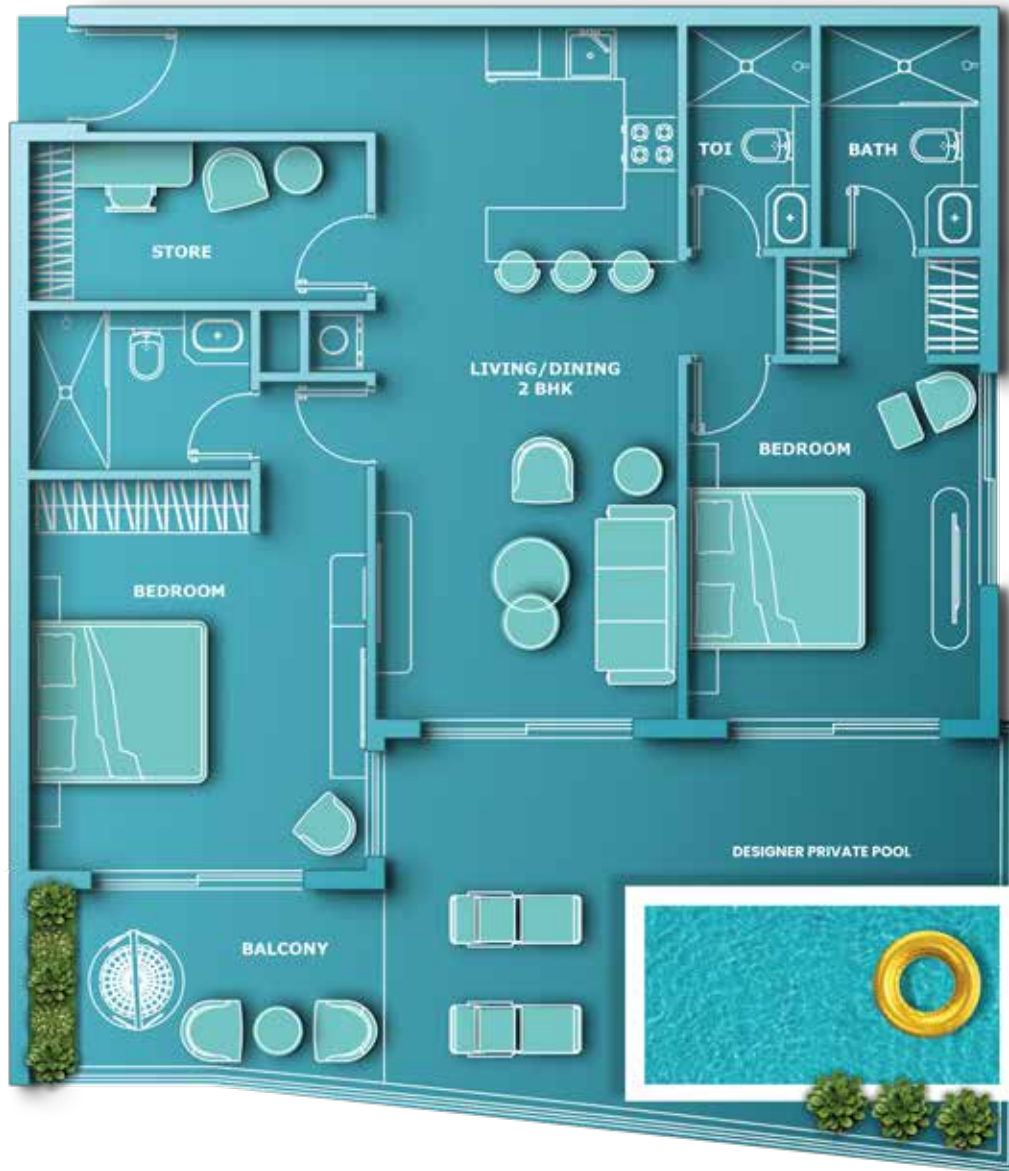

2 BHK WITH MULTI-UTILITY ROOM & DESIGNER PRIVATE POOL