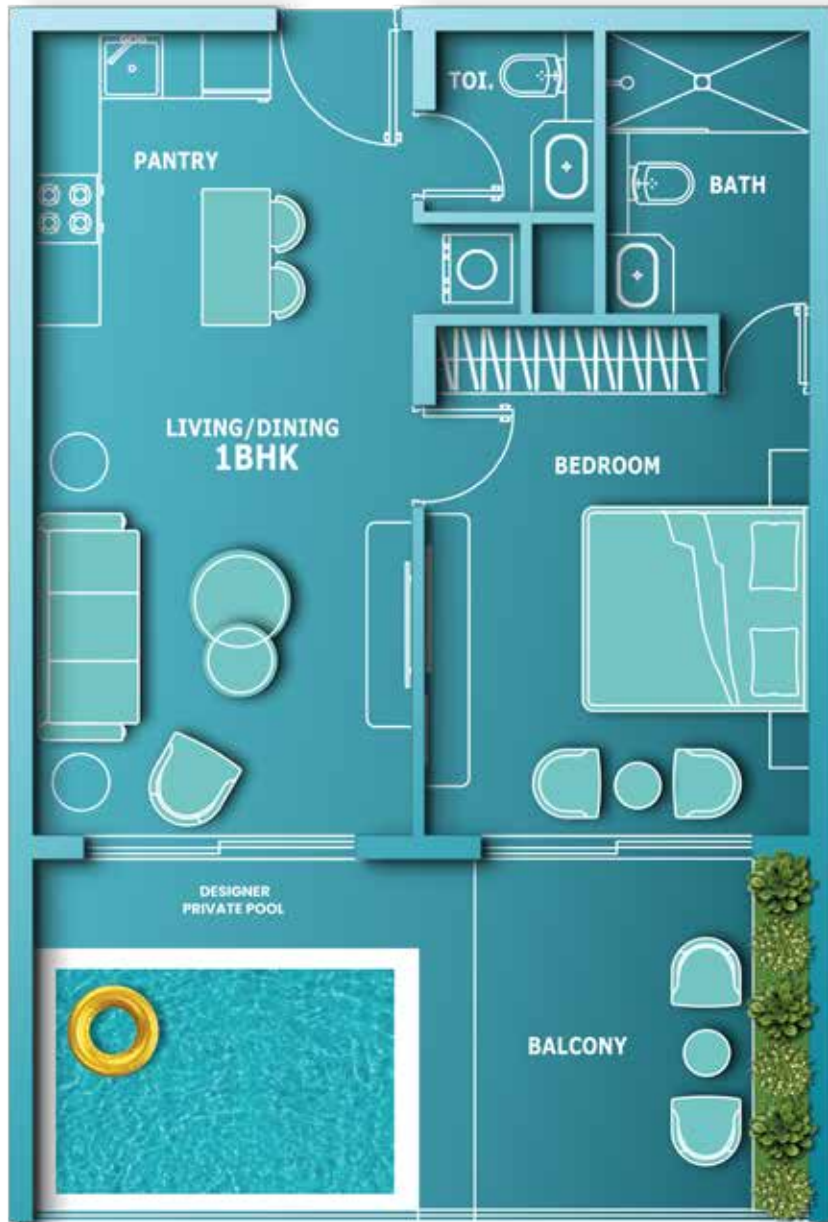

DESIGNER MOOD LIGHTING

AQUA RESIDENCES

1 BHK WITH DESIGNER PRIVATE POOL

BEDROOM WITH EN-SUITE BATHROOM

FULLY FITTED KITCHEN

GUEST POWDER BATHROOM

TERRACE BALCONY

DESIGNER PRIVATE POOL