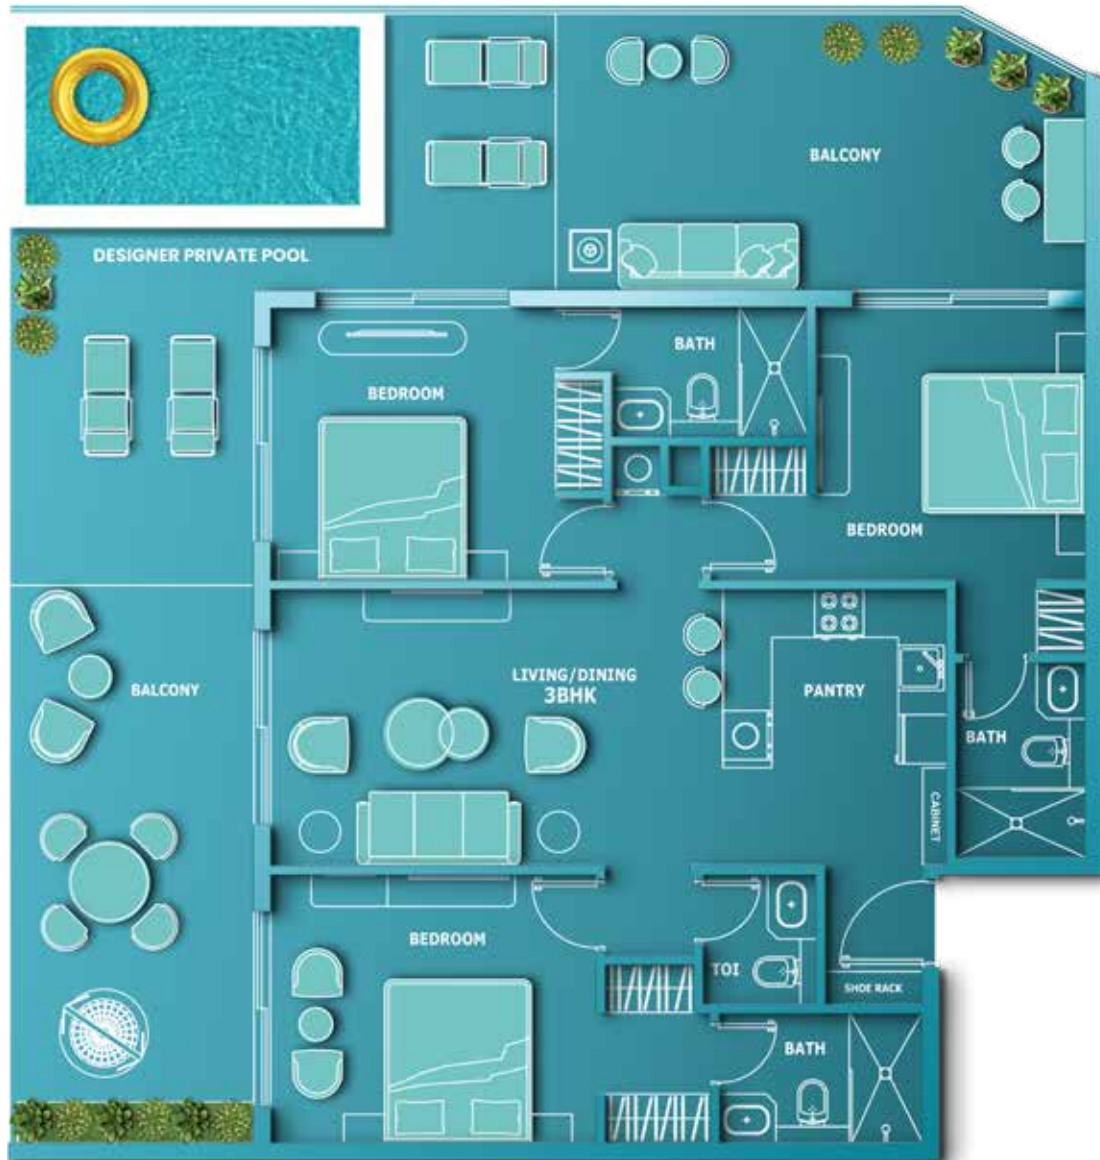

3 BHK WITH DESIGNER PRIVATE POOL

LAVISH MASTER
BEDROOM WITH
PRIVATE TERRACE

BEDROOM WITH
EN-SUITE BATHROOM

MULTI UTILITY ROOM

GUEST POWDER
BATHROOM

L-SHAPED TERRACE
BALCONY

DESIGNER
PRIVATE POOL

OUTDOOR
PARTY LOUNGE

TERRACE GARDEN
WITH SWING

VINCITORE DESIGNER HOMES

DESIGNER WALL & FALSE CEILING

EUROPEAN BRANDED FIXTURES & FITTINGS

CUSTOM MADE DESIGNER CHANDELIER

MARBLE COUNTER TOP

GOLD FINISHED ACCESSORIES

DESIGNER MOOD LIGHTING