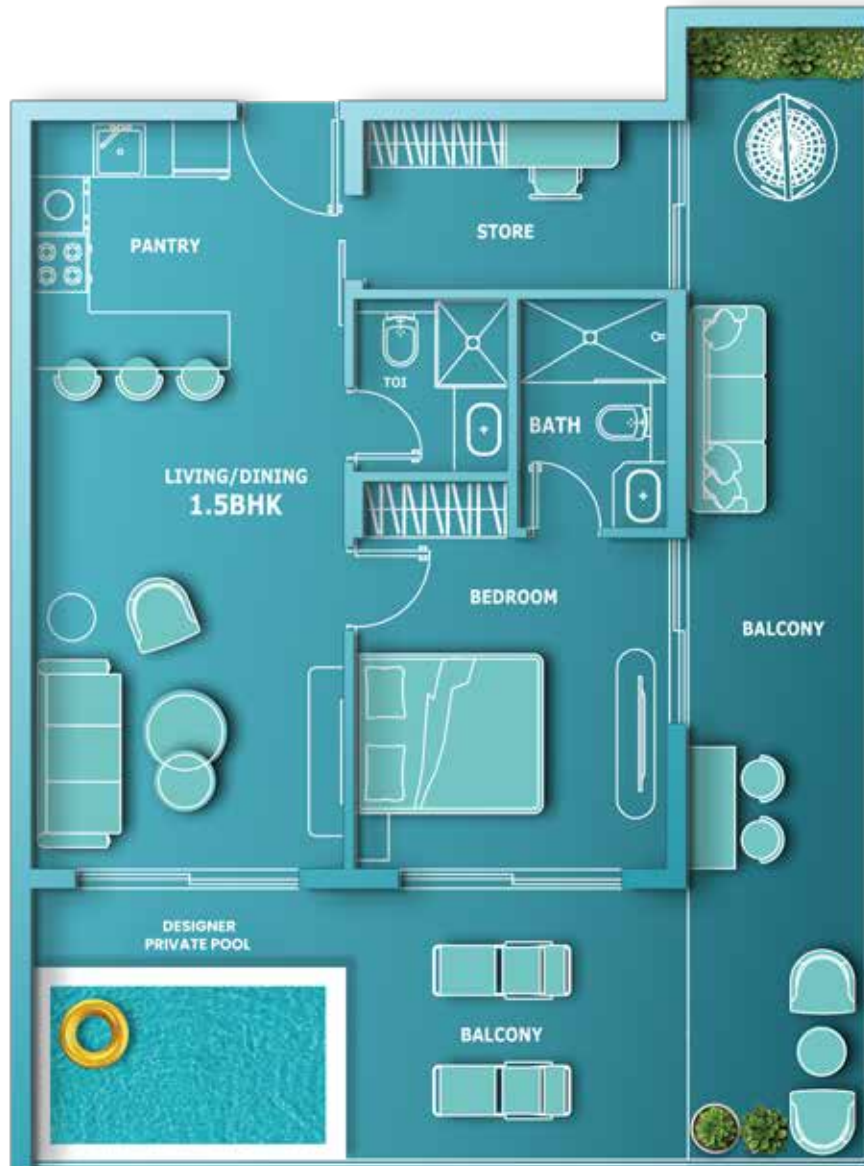

1 BHK WITH MULTI-UTILITY ROOM & DESIGNER PRIVATE POOL