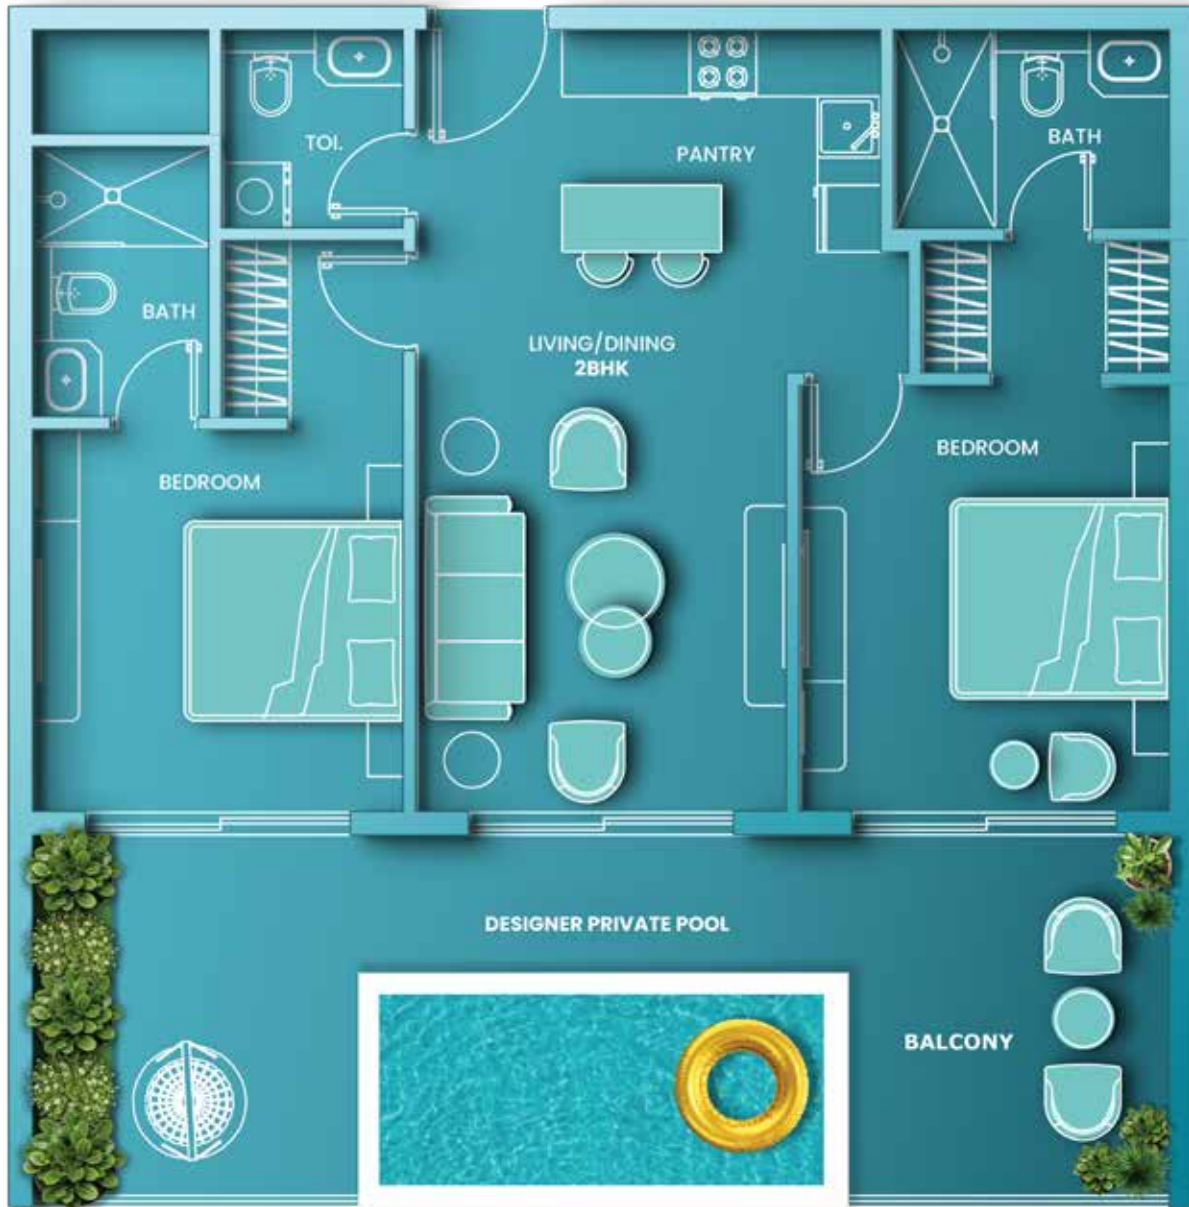

AQUA RESIDENCES

2 BHK WITH DESIGNER PRIVATE POOL

2 BEDROOM WITH
EN-SUITE BATHROOM

FULLY FITTED
KITCHEN

GUEST POWDER
BATHROOM

TERRACE
BALCONY

DESIGNER
PRIVATE POOL

OUTDOOR
LIVING SPACE

VINCITORE DESIGNER HOMES

DESIGNER WALL & FALSE CEILING

EUROPEAN BRANDED FIXTURES & FITTINGS

CUSTOM MADE DESIGNER CHANDELIER

MARBLE COUNTER TOP

GOLD FINISHED ACCESSORIES

DESIGNER MOOD LIGHTING