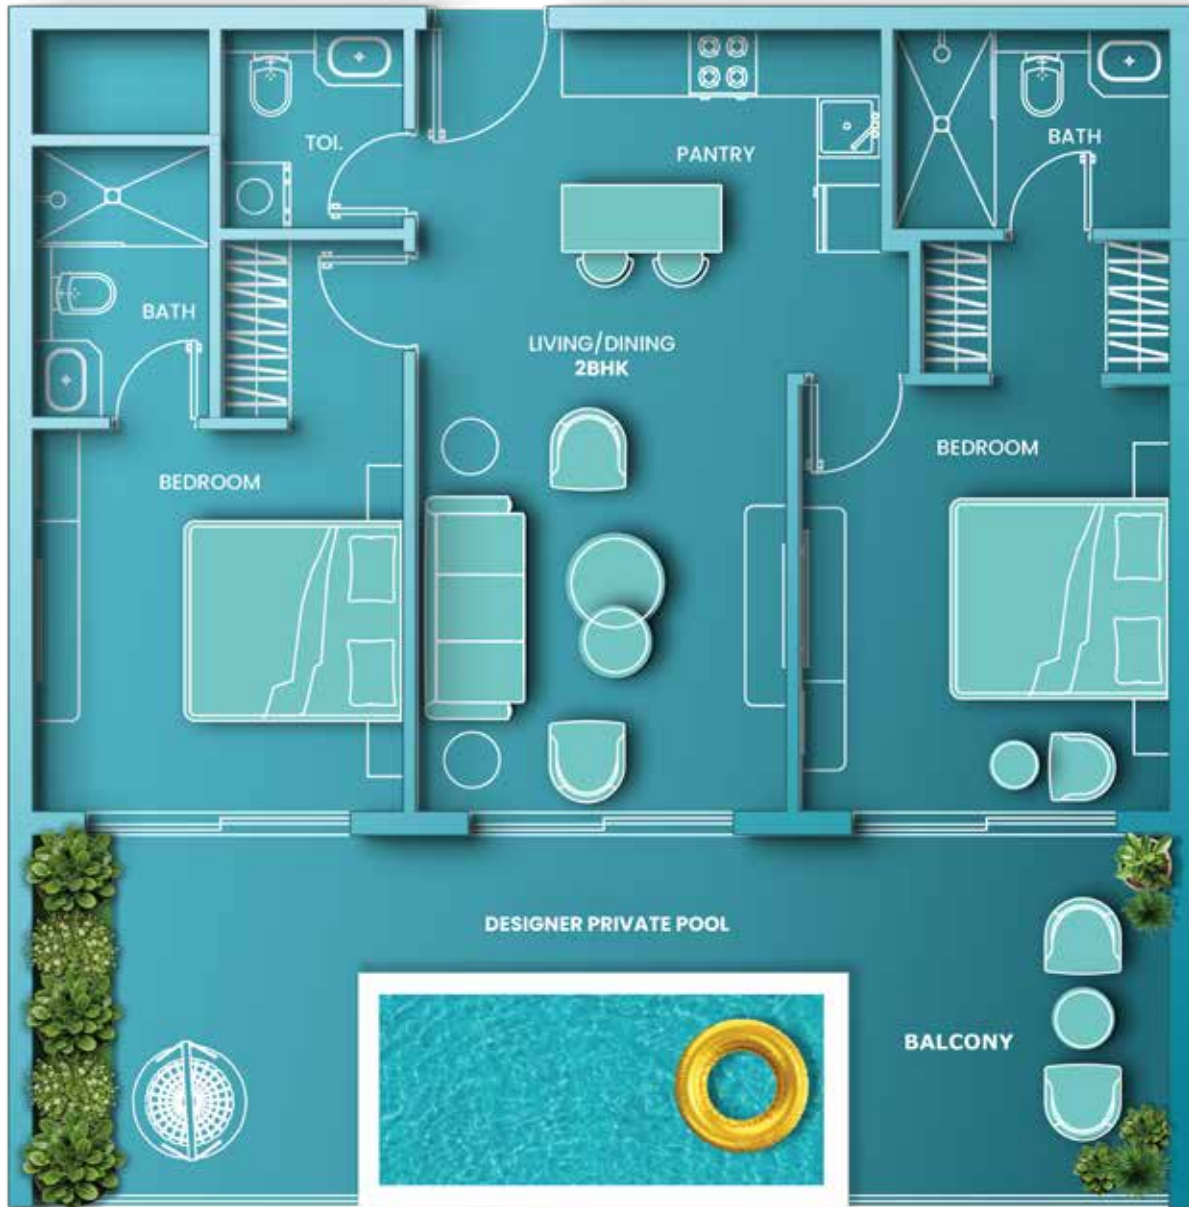

AQUA RESIDENCES

2 BHK WITH DESIGNER PRIVATE POOL

2 BEDROOM WITH
EN-SUITE BATHROOM

FULLY FITTED
KITCHEN

GUEST POWDER
BATHROOM

TERRACE
BALCONY

DESIGNER
PRIVATE POOL

OUTDOOR
LIVING SPACE